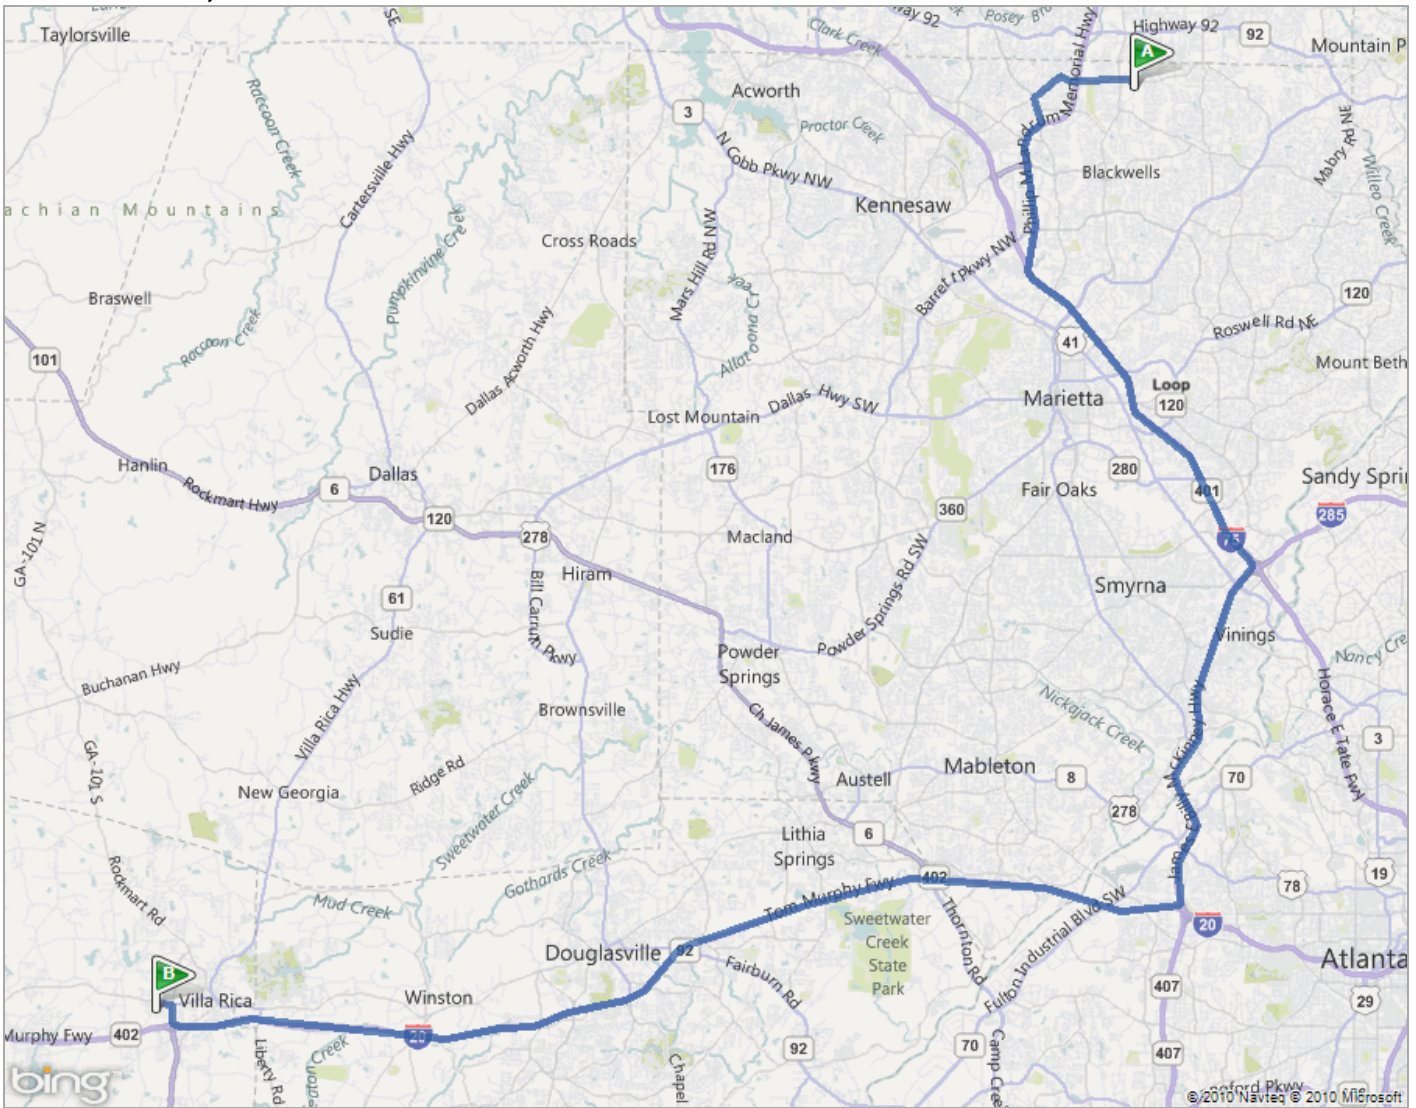

Bing Maps

-  **4770 Lee Waters Rd, Marietta, GA 30066-1141**
(Directions to approximate location.)
-  **600 Rocky Branch Rd, Villa Rica, GA 30180-2208**

My Notes

Route: **54.4 mi, 55 min**

 **FREE!** Use **Bing 411** to find movies, businesses & more: **800-BING-411**

	4770 Lee Waters Rd, Marietta, GA 30066-1141	A-B: 54.4 mi 55 min
	1. Depart Lee Waters Rd NE toward Rockwood Dr NE	< 0.1 mi
	2. Turn left onto Jamerson Rd NE	0.8 mi
	3. Bear right onto Shallowford Rd NE	1.8 mi
	4. Keep straight onto Shallowford Rd NW	0.4 mi
	5. Turn left onto Bells Ferry Rd NW	0.6 mi
	6. Take ramp right for I-575 South / SR-5 South / Phillip M Landrum Memorial Hwy toward Atlanta	4.7 mi
	7. Keep straight onto I-75 South / SR-401 South	8.2 mi
	8. At exit 259 , take ramp right for I-285 West / SR-407 West / James E Billy McKinney Hwy toward Birmingham / Tempa	10.0 mi 10 min
	9. At exit 10B , take ramp right for I-20 West / SR-402 West / Tom Murphy Fwy toward Birmingham	26.4 mi 23 min
	10. At exit 24 , take ramp right for SR-101 / SR-61 toward Villa Rica / Carrollton	0.4 mi
	11. Turn right onto SR-61 North / SR-101 North / Carrollton Villa Rica Hwy	0.5 mi
	12. Turn left onto US-78 / SR-8 / W Bankhead Hwy	0.4 mi
	13. Turn left onto Rocky Branch Rd	0.1 mi
	14. Arrive at 600 Rocky Branch Rd, Villa Rica, GA 30180-2208 on the left <i>The last intersection is Midway St If you reach Sapphire St, you've gone too far</i>	< 0.1 mi

These directions are subject to the Microsoft®: Service Agreement and for informational purposes only. No guarantee is made regarding their

2/28/2011

Print - Maps

completeness or accuracy. Construction projects, traffic, or other events may cause actual conditions to differ from these results. Map and traffic data
© 2010 NAVTEQ™.

Route: 54.4 mi, 55 min

This was your map view in the browser window.

A: 4770 Lee Waters Rd, Marietta, GA 30066-1...

B: 600 Rocky Branch Rd, Villa Rica, GA 30180...