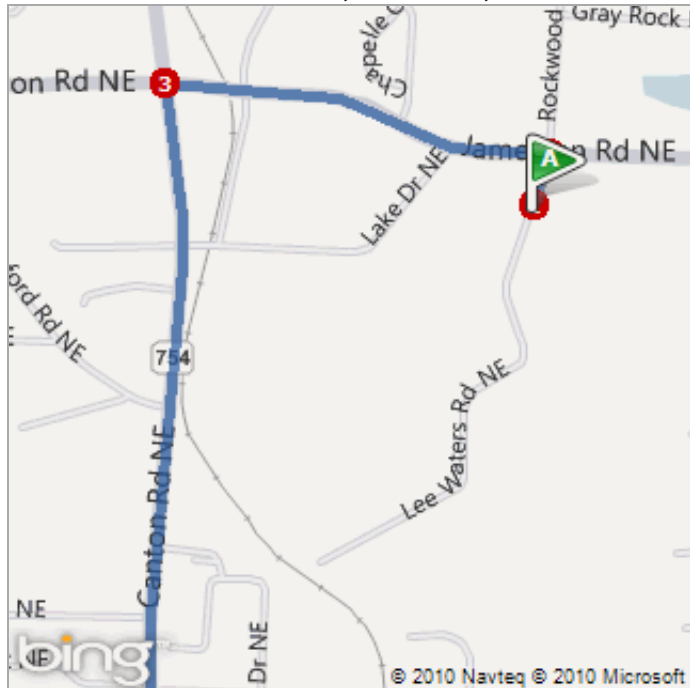

Bing Maps

4770 Lee Waters Rd, Marietta, GA 30066-1141

(Directions to approximate location.)

2451 Favor Rd SW, Marietta, GA 30060-7338

Route: **14.6 mi, 26 min**

My Notes

FREE! Use **Bing 411** to find movies, businesses & more: **800-BING-411**

	4770 Lee Waters Rd, Marietta, GA 30066-1141	A-B: 14.6 mi 26 min
	1. Depart Lee Waters Rd NE toward Rockwood Dr NE	< 0.1 mi
	2. Turn left onto Jamerson Rd NE	0.5 mi
	3. Turn left onto SR-754 / Canton Rd NE <i>CITGO on the corner</i>	4.8 mi
	4. Bear right onto Canton Rd NE , and then keep right onto Canton Rd Connector NE	2.3 mi
	5. Keep straight onto SR-5 South / Canton Rd Connector NE <i>Pass WENDY'S in 1.9 mi</i>	2.6 mi
	6. Bear left onto Atlanta Rd SE	0.5 mi
	7. Turn right onto SR-280 / S Cobb Dr SE	0.3 mi
	8. Keep straight onto SR-5 / SR-280 / S Cobb Dr SE	1.2 mi
	9. Turn right onto SR-5 South / Austell Rd SE <i>WAFFLE HOUSE on the corner</i>	1.3 mi
	10. Turn left onto Favor Rd SW	0.9 mi
	11. Arrive at 2451 Favor Rd SW, Marietta, GA 30060-7338 on the left <i>The last intersection is Windy Hill Rd SW</i> <i>If you reach Laurie Ln SW, you've gone too far</i>	< 0.1 mi

These directions are subject to the Microsoft®: Service Agreement and for informational purposes only. No guarantee is made regarding their completeness or accuracy. Construction projects, traffic, or other events may cause actual conditions to differ from these results. Map and traffic data © 2010 NAVTEQ™.

Route: 14.6 mi, 26 min

This was your map view in the browser window.

A: 4770 Lee Waters Rd, Marietta, GA 30066-1...

B: 2451 Favor Rd SW, Marietta, GA 30060-7338