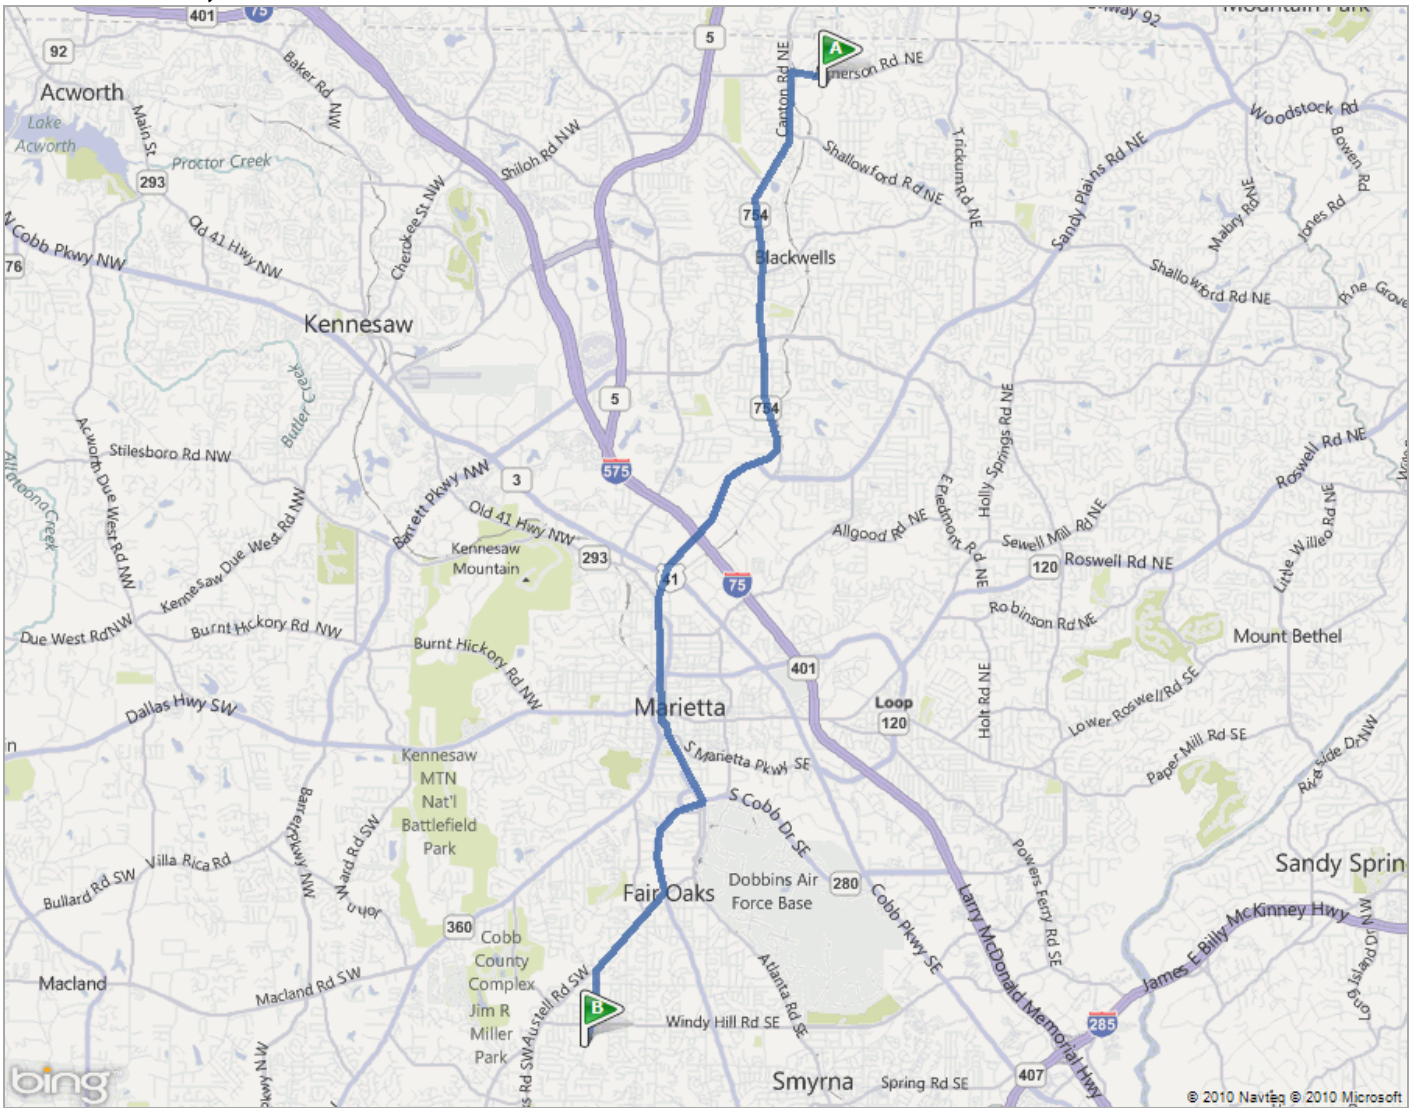

Bing Maps

4770 Lee Waters Rd, Marietta, GA 30066-1141

(Directions to approximate location.)

2451 Favor Rd SW, Marietta, GA 30060-7338

Route: **14.6 mi, 26 min**

My Notes

FREE! Use **Bing 411** to find movies, businesses & more: **800-BING-411**

	4770 Lee Waters Rd, Marietta, GA 30066-1141	A-B: 14.6 mi 26 min
	1. Depart Lee Waters Rd NE toward Rockwood Dr NE	< 0.1 mi
	2. Turn left onto Jamerson Rd NE	0.5 mi
	3. Turn left onto SR-754 / Canton Rd NE <i>CITGO on the corner</i>	4.8 mi
	4. Bear right onto Canton Rd NE , and then keep right onto Canton Rd Connector NE	2.3 mi
	5. Keep straight onto SR-5 South / Canton Rd Connector NE <i>Pass WENDY'S in 1.9 mi</i>	2.6 mi
	6. Bear left onto Atlanta Rd SE	0.5 mi
	7. Turn right onto SR-280 / S Cobb Dr SE	0.3 mi
	8. Keep straight onto SR-5 / SR-280 / S Cobb Dr SE	1.2 mi
	9. Turn right onto SR-5 South / Austell Rd SE <i>WAFFLE HOUSE on the corner</i>	1.3 mi
	10. Turn left onto Favor Rd SW	0.9 mi
	11. Arrive at 2451 Favor Rd SW, Marietta, GA 30060-7338 on the left <i>The last intersection is Windy Hill Rd SW</i> <i>If you reach Laurie Ln SW, you've gone too far</i>	< 0.1 mi

These directions are subject to the Microsoft®: Service Agreement and for informational purposes only. No guarantee is made regarding their completeness or accuracy. Construction projects, traffic, or other events may cause actual conditions to differ from these results. Map and traffic data © 2010 NAVTEQ™.

Route: 14.6 mi, 26 min

This was your map view in the browser window.

A: 4770 Lee Waters Rd, Marietta, GA 30066-1...

B: 2451 Favor Rd SW, Marietta, GA 30060-7338